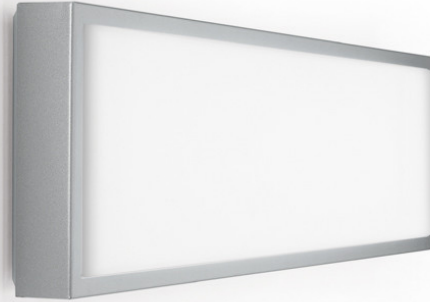

FLAT SURFACE

D12061

PROJECT _____

TYPE _____

NOTES _____

QUANTITY _____

DATE _____

GENERAL

Series: Flat
Division: Design
Mounting Type: Surface
Mounting Location: Ceiling
Subcategory: Ambient

PHYSICAL

Shape: Rectangle
Length (mm): 597
Length (in): 23 1/2
Width (mm): 222
Width (in): 8 3/4
Height (mm): 83
Height (in): 3 1/4
Extension (mm): 83
Extension (in): 3 1/4
Weight (kg): 2.73
Weight (lbs): 6
Diffuser: Opal White Satin Acrylic
Fixture Finish: NIC
Fixture Material: Metal

ELECTRICAL

Number of Lamps: 2
Lamp Type: T5 Fluorescent
Bulb Included: Bulb Not Included
Total Output Wattage (W): 48
Max. Wattage Per Lamp (W): 24
Lamp Base: G5
Dimming: Phase Dimming (120Vac Only)
Driver Included: Yes
Driver Location: Integrated
Driver Type: Ballast - Universal
Input Voltage (V): 120 - 277
Upon Request: (Not included - see components) Integral: Phase dimming / Lutron

LED

OPTICAL

RATINGS AND CERTIFICATIONS

Certified By: CSA Certified to UL and CSA Standards
IP rating: IP20